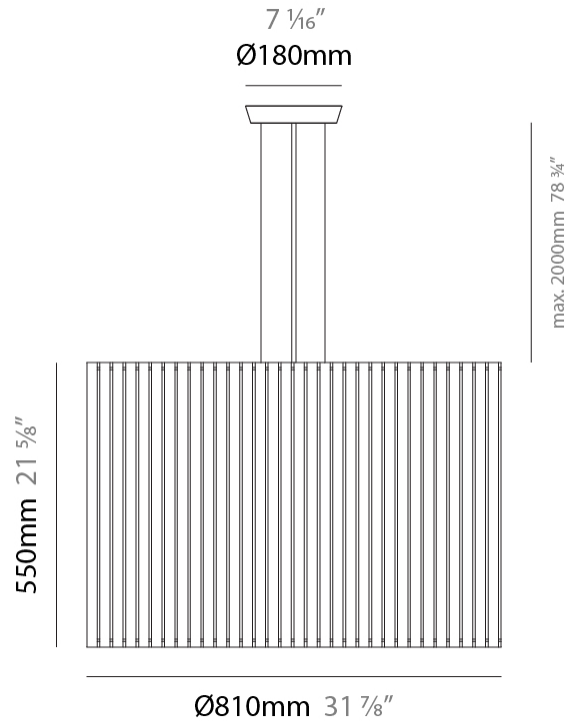

LUZ OCULTA WOOD SUSPENSION

D51035- _____ - _____
base number   Finish   Finish
                         Options   Options

1. To build a product code in our configurator select the specify button on the base model # product page
2. To build a manual product code on this datasheet choose from the options listed below in blue font and add the suffix to the base model #

GENERAL

Series: Luz Oculta
Subseries: Luz Oculta Wood
Partner: Fambuena
Division: Design
Installation: Suspension
Product Type: Pendant
Mounting Location: Ceiling
Light Distribution: Direct / Indirect

PHYSICAL

Shape: Rectangle
Diameter (mm): 810
Diameter (in): 31 7/8
Height (mm): 550
Height (in): 21 5/8
Fixture Finish: [DOW / NAT](#)
Holder Finish: [BRA / BRZ](#)
Fixture Material: Metal / Wood
Primary Material: Wood
Cable Details: Cable length 2000mm / 79"

ELECTRICAL

Number of Lamps: 3
Lamp Type: LED Retrofit
Lamp Shape: A19
Bulb Included: Bulb Not Included
Total Output Wattage (W): 36
Max. Wattage Per Lamp (W): 12
Lamp Base: E26
Input Voltage (V): 120
Upon Request: 277Vac / GU24

LED

OPTICAL

RATINGS AND CERTIFICATIONS

Certified By: Certified for North American Standards
IP rating: IP20